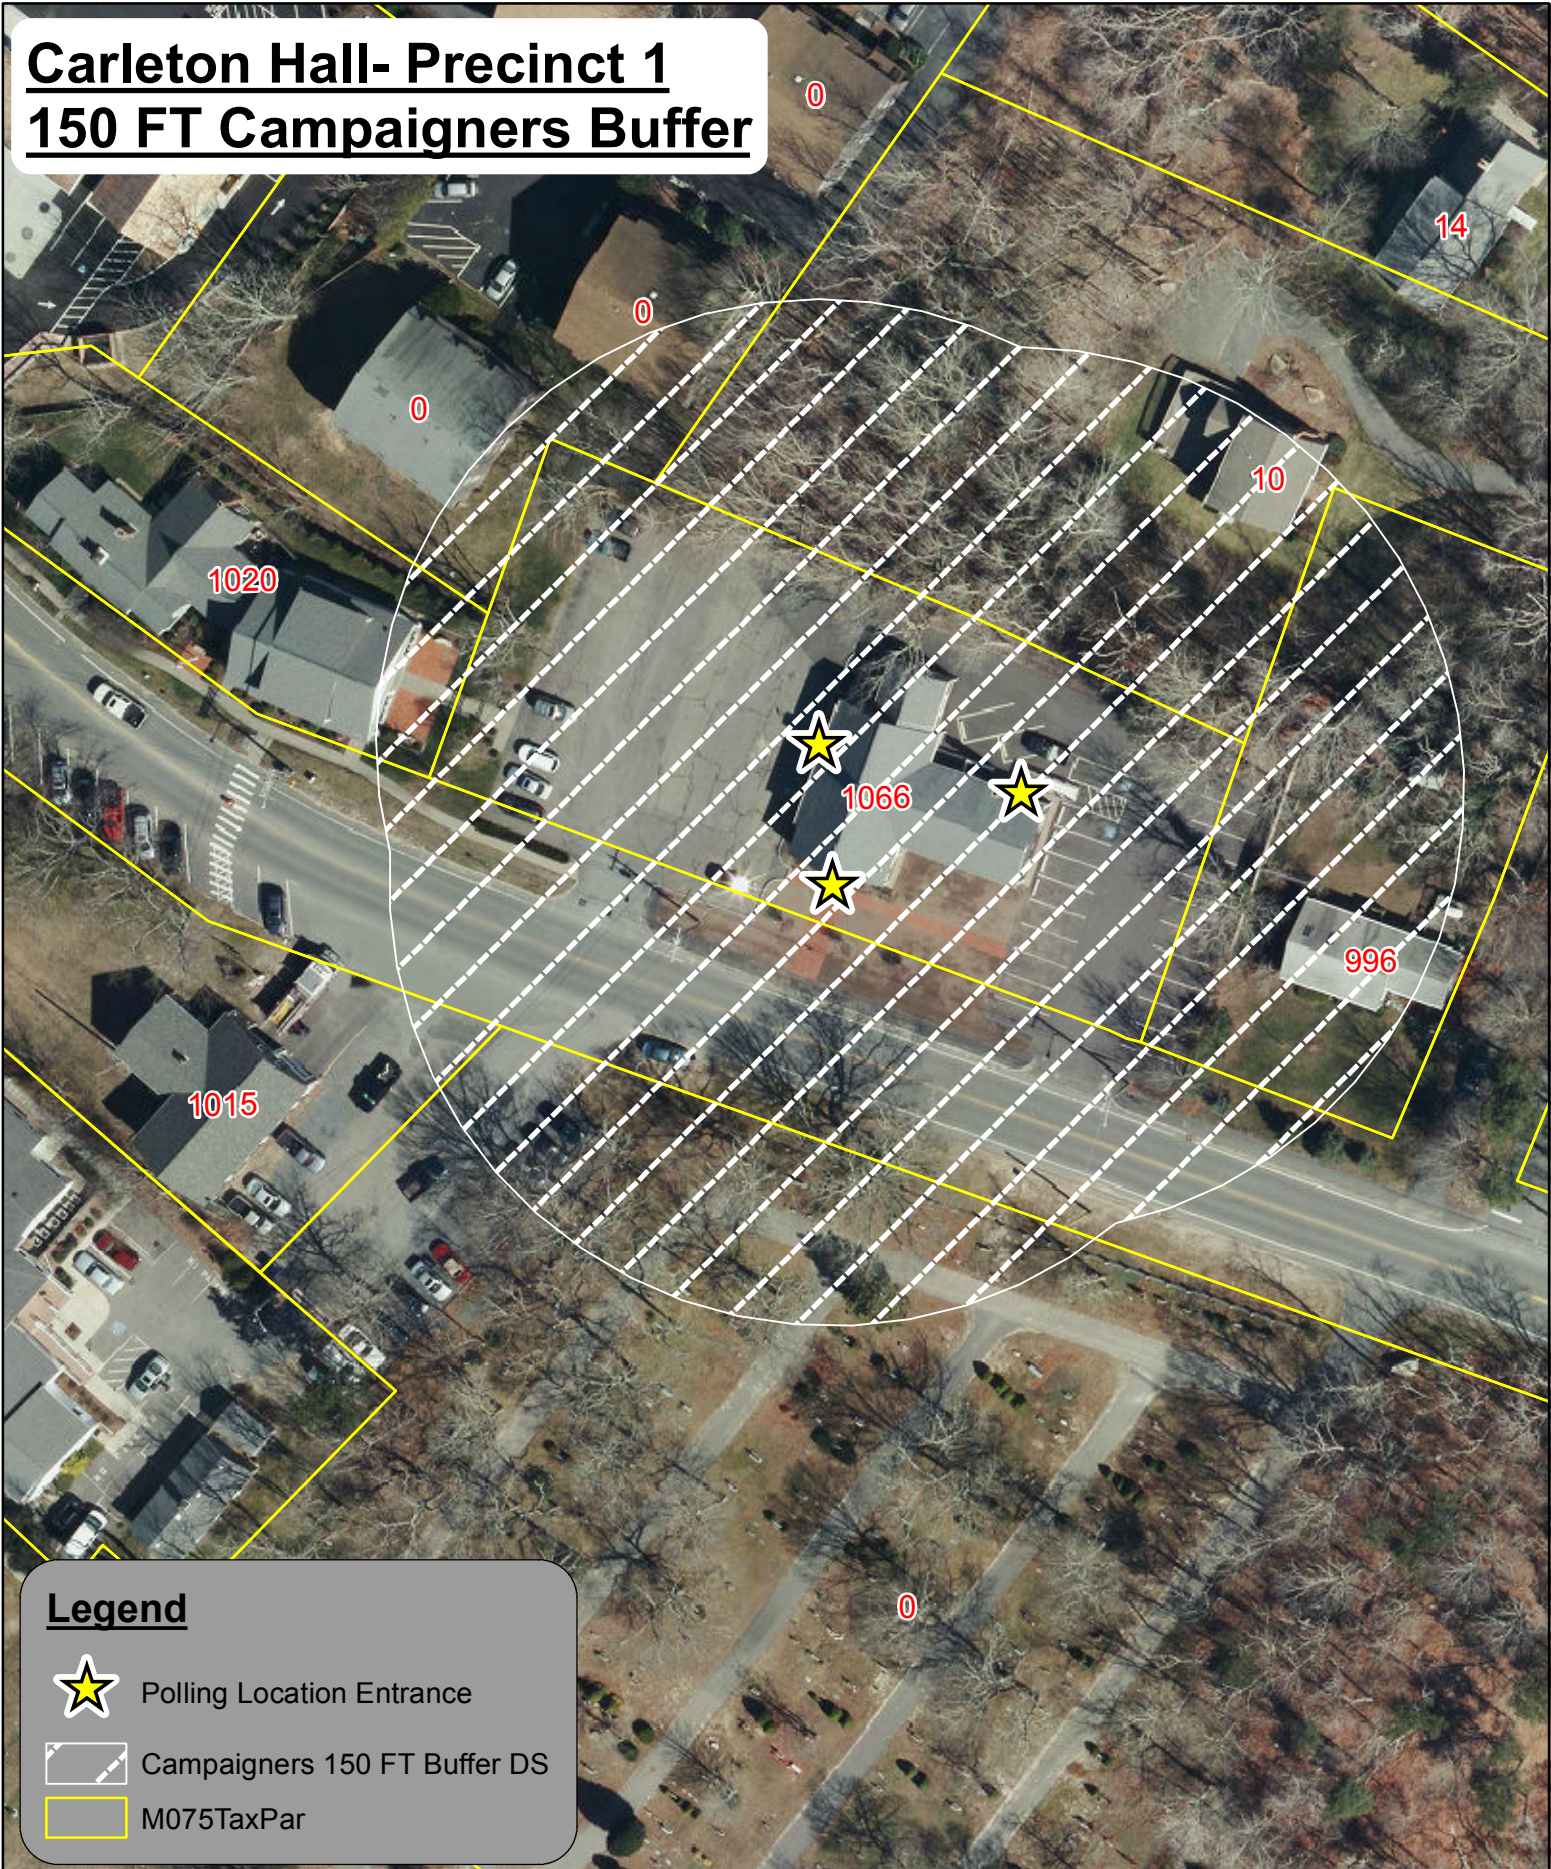

Carleton Hall- Precinct 1

150 FT Campaigners Buffer

Legend

-  Polling Location Entrance
-  Campaigners 150 FT Buffer DS
-  M075TaxPar

TOWN OF DENNIS
GIS DEPARTMENT

0 32.5 65 Feet 1 inch = 65 feet

This map was compiled from a variety of sources at different scales. This is not a survey and no field verification was performed. This map shall not be used for the transfer of property. Data shown is from maps and deeds on record in the Barnstable Registry of Deeds. By viewing, copying, or otherwise using this map you agree to follow the terms of use. If you feel that you cannot follow this policy contact the GIS Coordinator for the Town of Dennis.

VOTING_PRECINCT_150FT_BUFFER_8X11