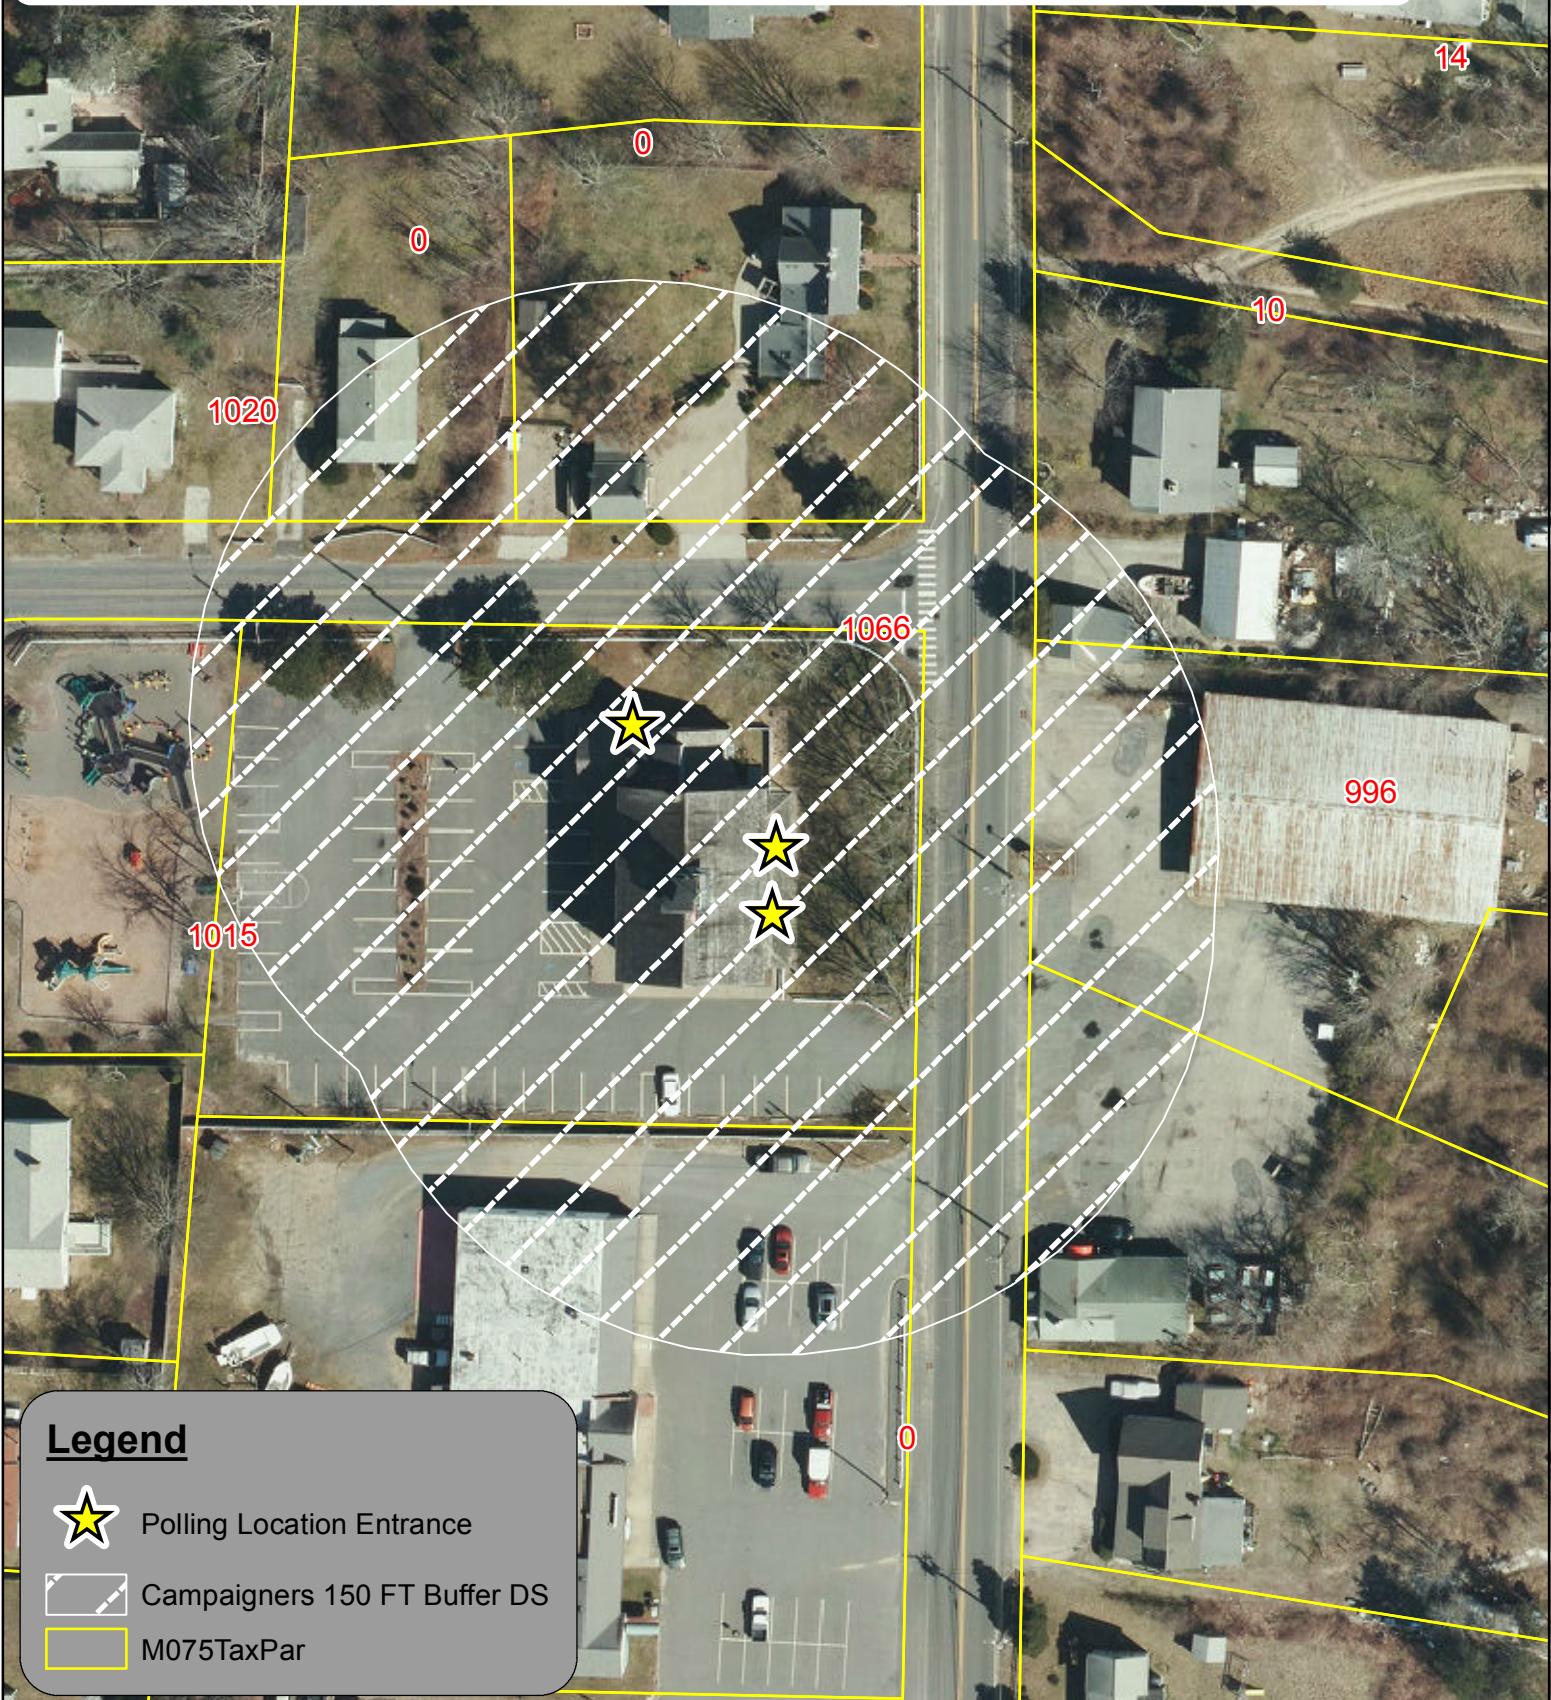

1867 West Dennis Graded School House- Precinct 4

150 FT Campaigners Buffer

Legend

-  Polling Location Entrance
-  Campaigners 150 FT Buffer DS
-  M075TaxPar

TOWN OF DENNIS
GIS DEPARTMENT

0 32.5 65 Feet 1 inch = 65 feet

This map was compiled from a variety of sources at different scales. This is not a survey and no field verification was performed. This map shall not be used for the transfer of property. Data shown is from maps and deeds on record in the Barnstable Registry of Deeds. By viewing, copying, or otherwise using this map you agree to follow the terms of use. If you feel that you cannot follow this policy contact the GIS Coordinator for the Town of Dennis.

VOTING_PRECINCT_150FT_BUFFER_8X11